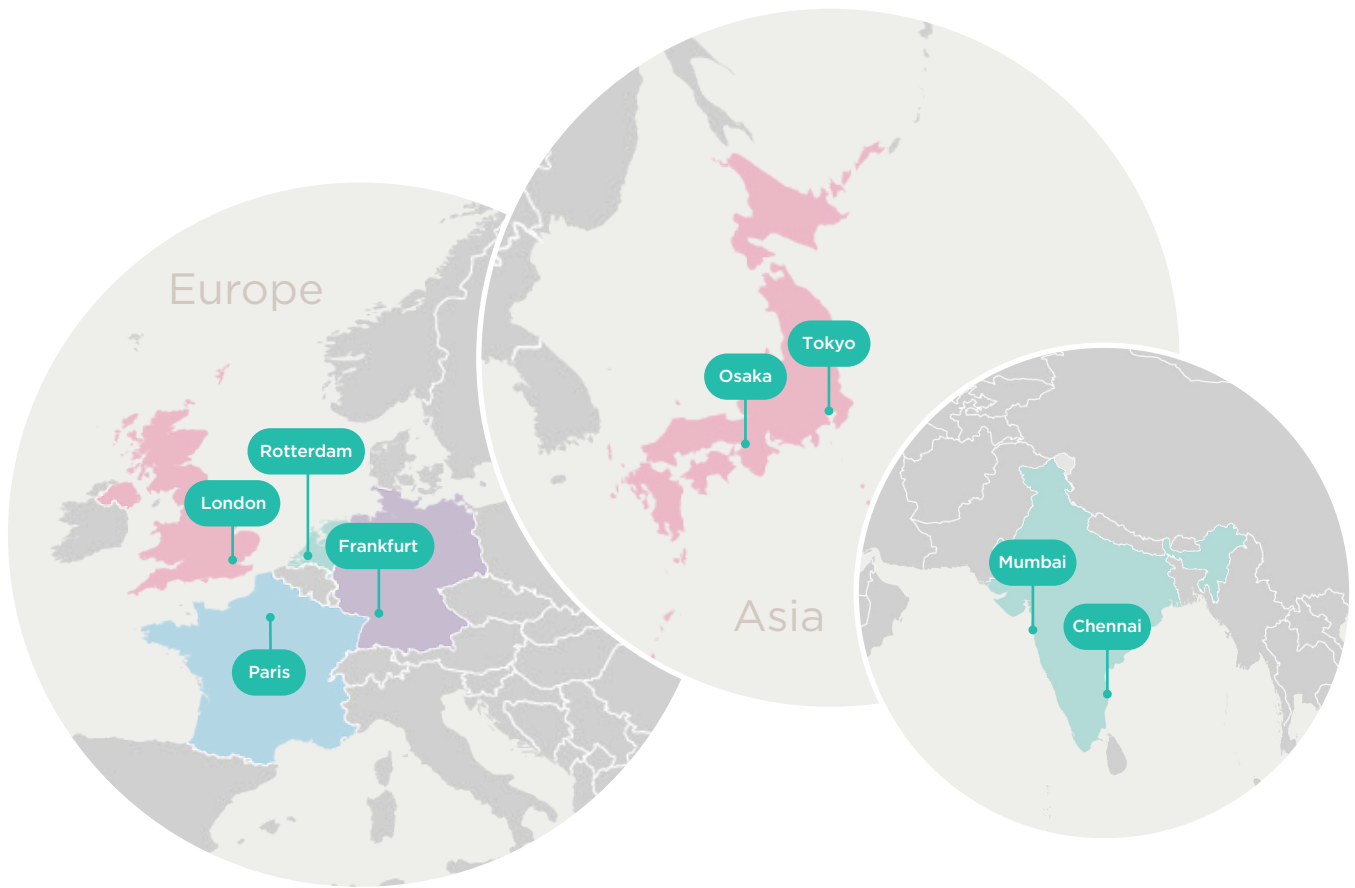

Our Carrier Neutral Data Centre Locations

France

Colt Paris South West Data Centre

Germany

Colt Frankfurt City Data Centre
Colt Frankfurt West Data Centre
Colt Frankfurt 3 Data Centre

India

Colt Mumbai Data Centre
Colt Chennai Data Centre