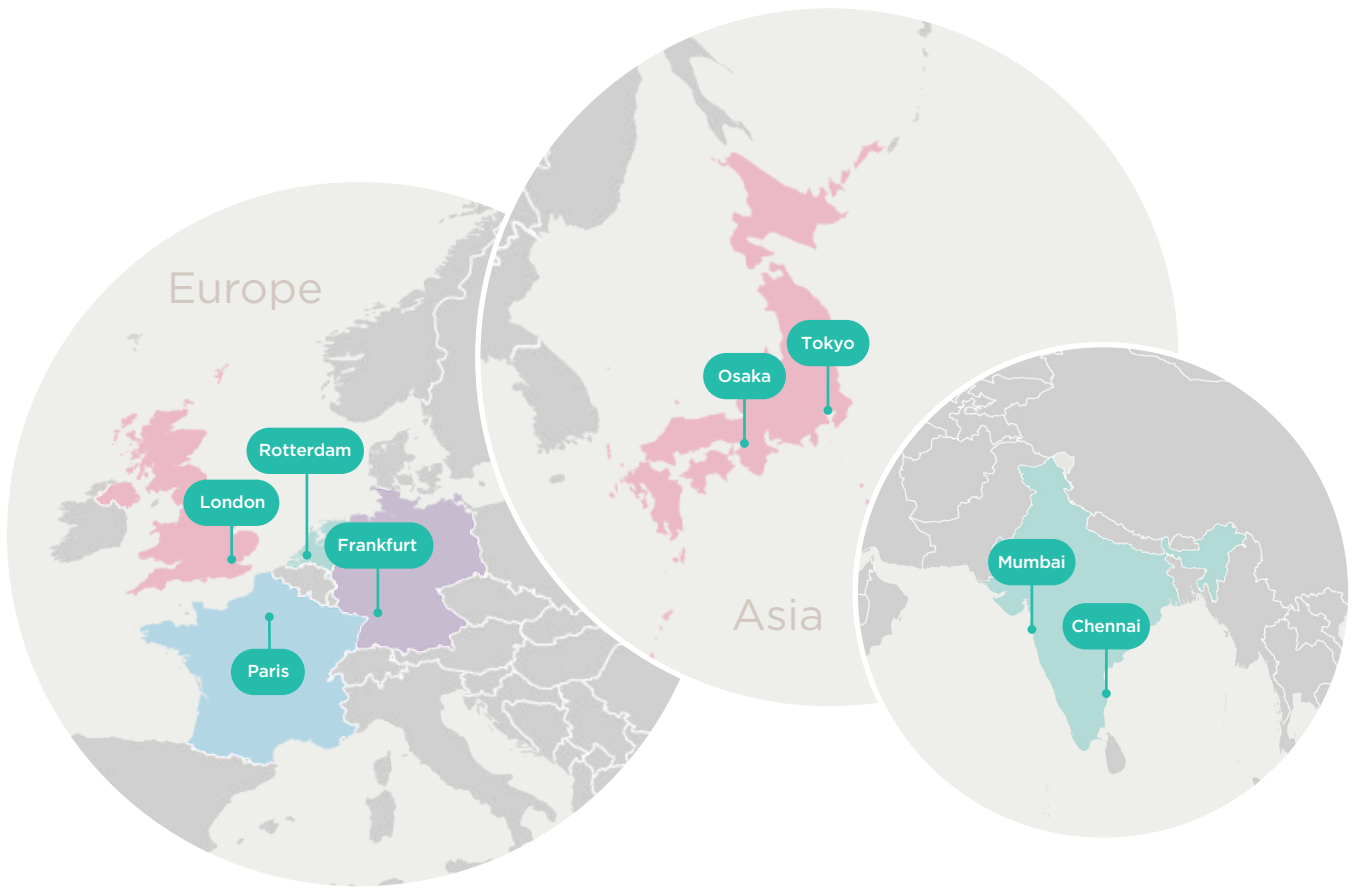

Our Carrier Neutral Data Centre Locations

France

Colt Paris South West Data Centre

Germany

Colt Frankfurt City Data Centre
Colt Frankfurt West Data Centre
Colt Frankfurt 3 Data Centre

India

Colt Mumbai Data Centre
Colt Chennai Data Centre