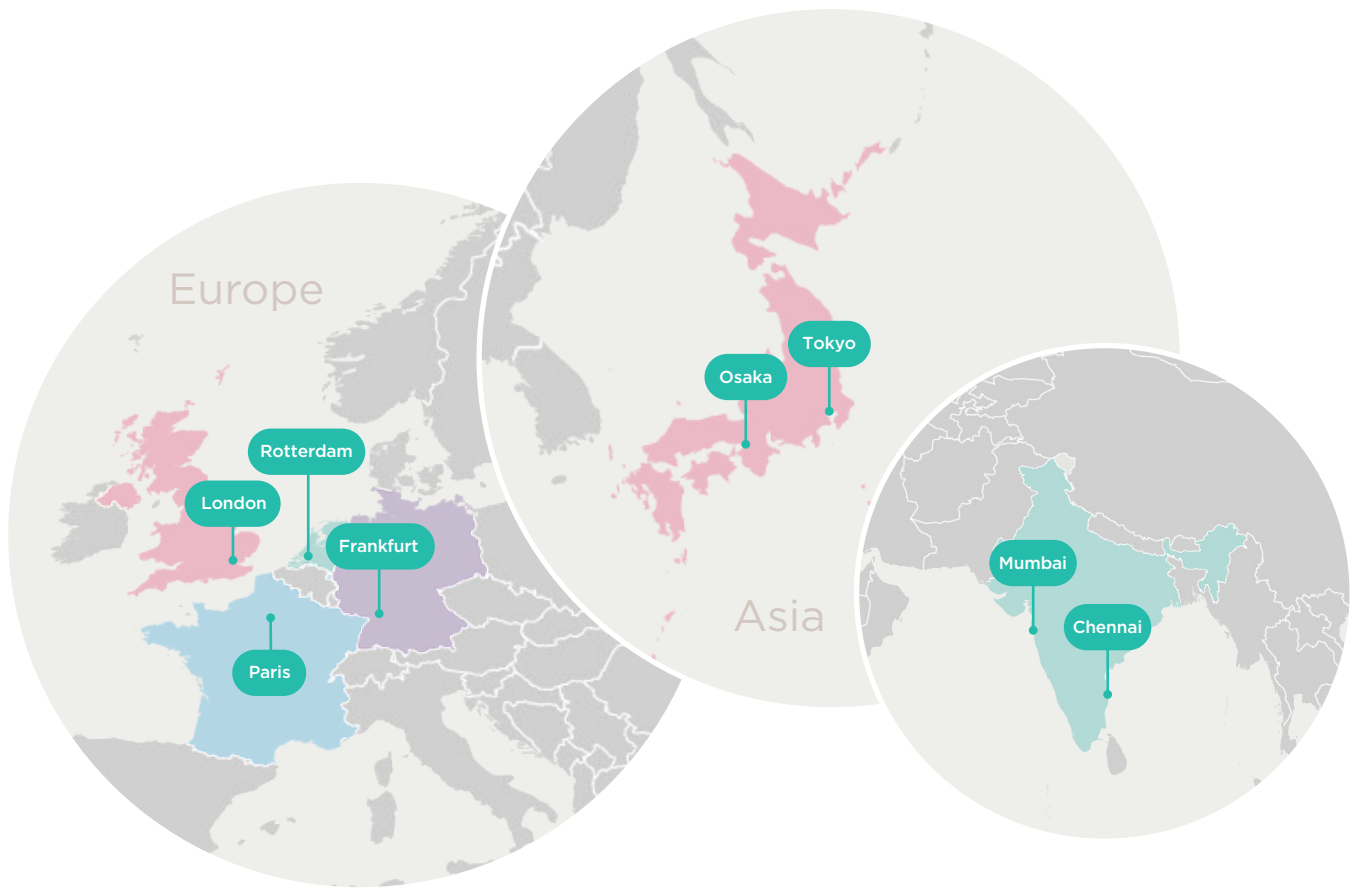

Our Carrier Neutral Data Centre Locations

France

Colt Paris South West Data Centre

Germany

Colt Frankfurt City Data Centre
Colt Frankfurt West Data Centre
Colt Frankfurt 3 Data Centre

India

Colt Mumbai Data Centre
Colt Chennai Data Centre