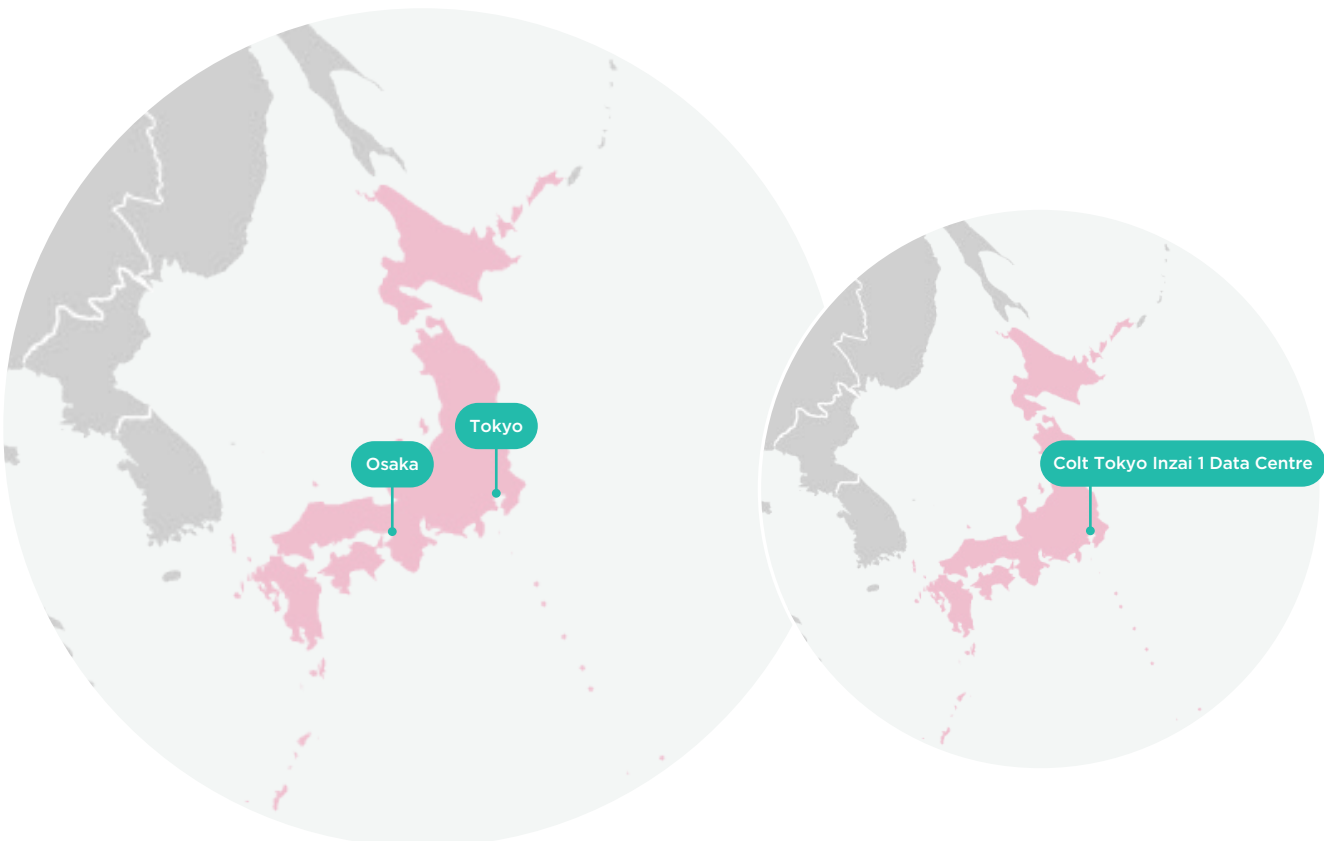

Colt Tokyo Inzai 1 Data Centre is situated in Inzai City, Chiba, a low-earthquake risk location just 40 minutes from Tokyo, as well as being located on a different tectonic plate and 20km from the nearest coastline (no risk of tsunami/low risk of flooding). The facility has full seismic isolation with a very low probable maximum loss (PML) rating of 2.6%, one of the lowest of any building in Japan. Financial services customers, including the major Japanese exchanges, trust Colt DCS to deliver their network and data centre services.

At Colt Tokyo Inzai 1 Data Centre, we offer a range of solutions that are tailored to meet each customer's needs. The turnkey data centre solution is ideal if you need dedicated halls or 900kW or above in power.

Otherwise, for smaller power increments, the premium colocation solution is available.

¹ Follows FISC Security guidelines on Computer Systems for Banking and Related Financial Institutions (Facility guidelines)