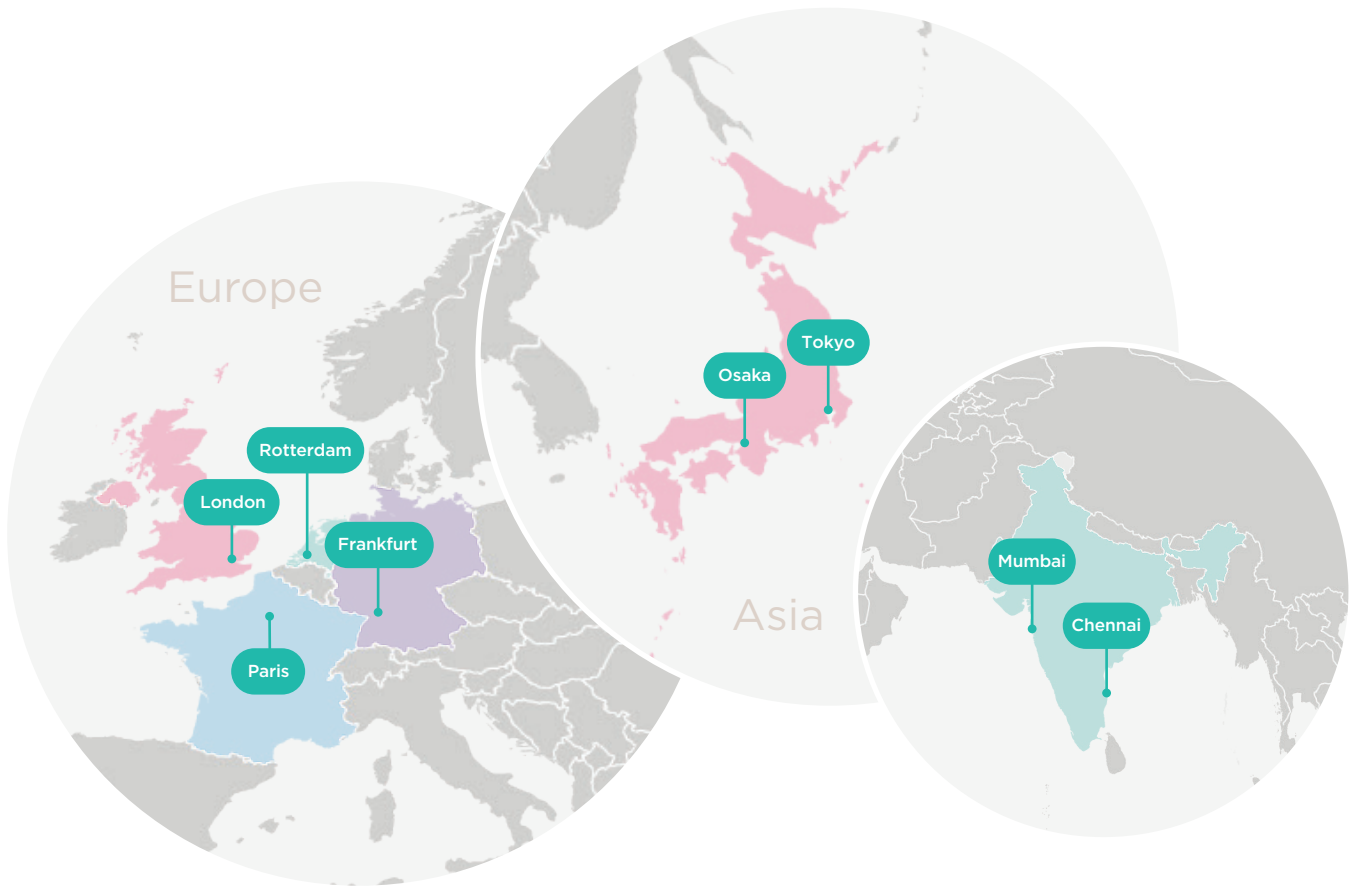

Environmentals

- No flood risk designation by Environmental Agency
- 23KM to Chhatrapati Shivaji Maharaj International Airport
- Located at Thane-Belapur Road

Our Carrier Neutral Data Centre Locations

France