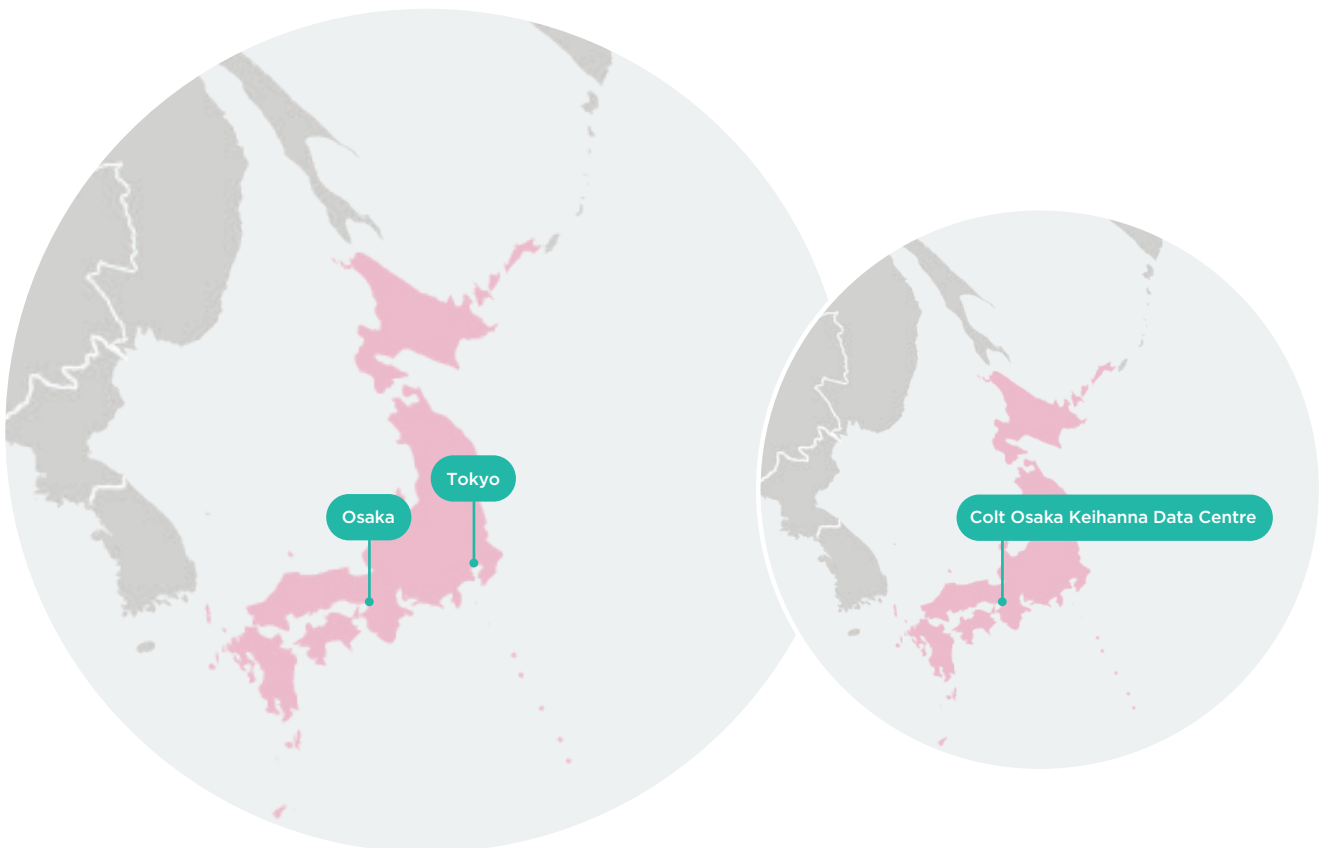

Colt Osaka Keihanna Data Centre

Highly secure facility located in Keihanna Science City, the Kansai area

Colt Osaka Keihanna Data Centre is located in Keihanna, providing a highly convenient facility that can be accessed within 60 minutes from Osaka, Kyoto and Nara.

Purpose-designed to meet the high security needs of customers with mission-critical data, Colt Osaka Keihanna Data Centre is a base-isolation building, allowing the building to withstand major earthquakes of up to level 7 on the Japanese earthquake intensity level.

The security measures implemented at Colt Osaka Keihanna Data Centre can offer high security measures and provides flexible solutions to businesses looking to thrive in a fast-moving and constantly evolving business market.

Security features include:

- Surveillance camera monitoring
- IC card verifications
- Biometric authentication systems

Colt DCS facilities throughout the Asia Pacific region are a key part of the organisation's specialised solutions, which combine data centre services with an extensive range of network services, and robust cloud connectivity to enable multinational customers to establish IT service hubs that support their business in Asia.

All Colt DCS solutions are supported by its 24/7 bilingual service desk.