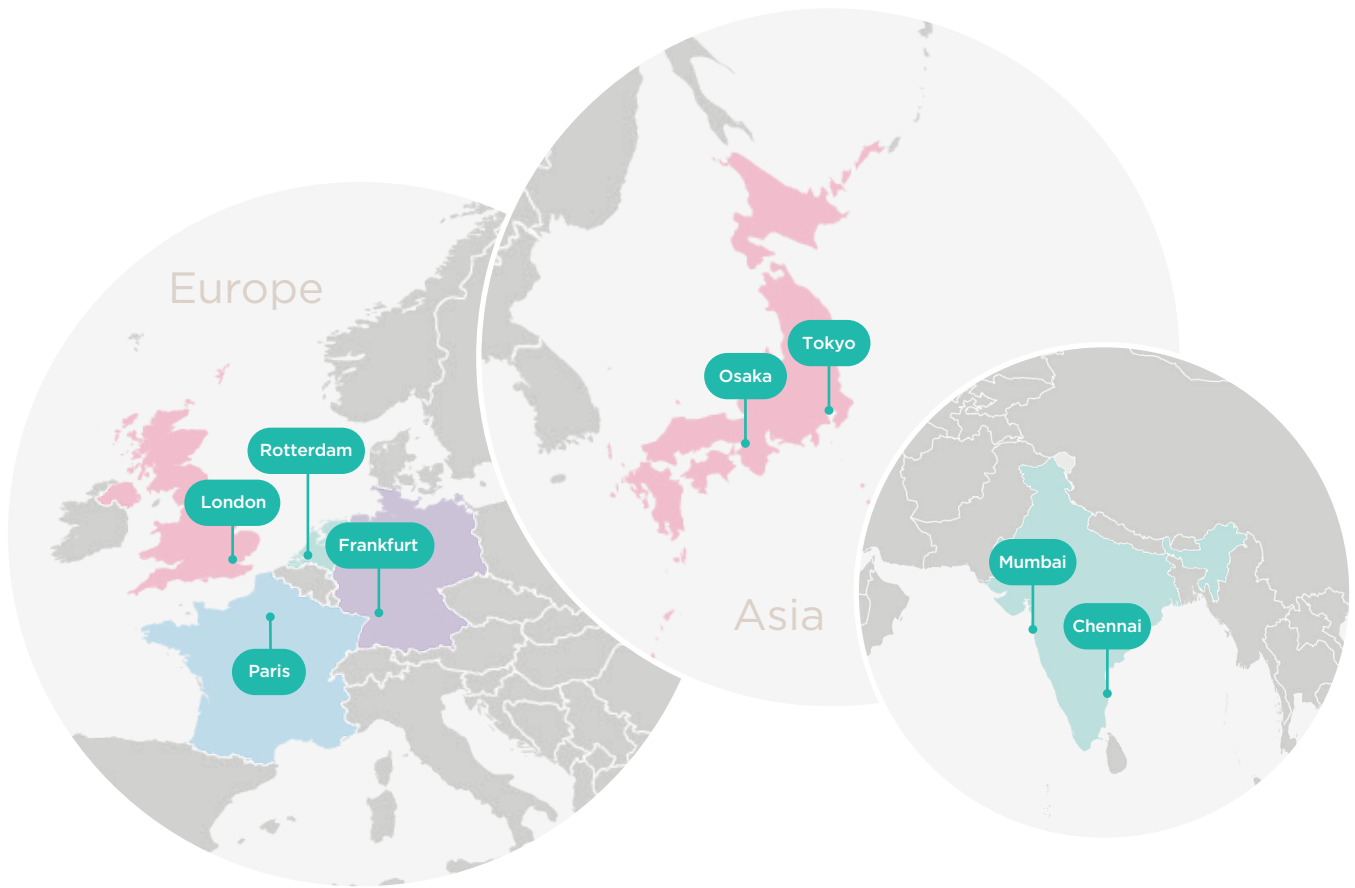

Our Carrier Neutral Data Centre Locations

France

Colt Paris South West Data Centre

Germany

Colt Frankfurt City Data Centre
Colt Frankfurt West Data Centre
Colt Frankfurt 3 Data Centre

India

Colt Mumbai Data Centre
Colt Chennai Data Centre