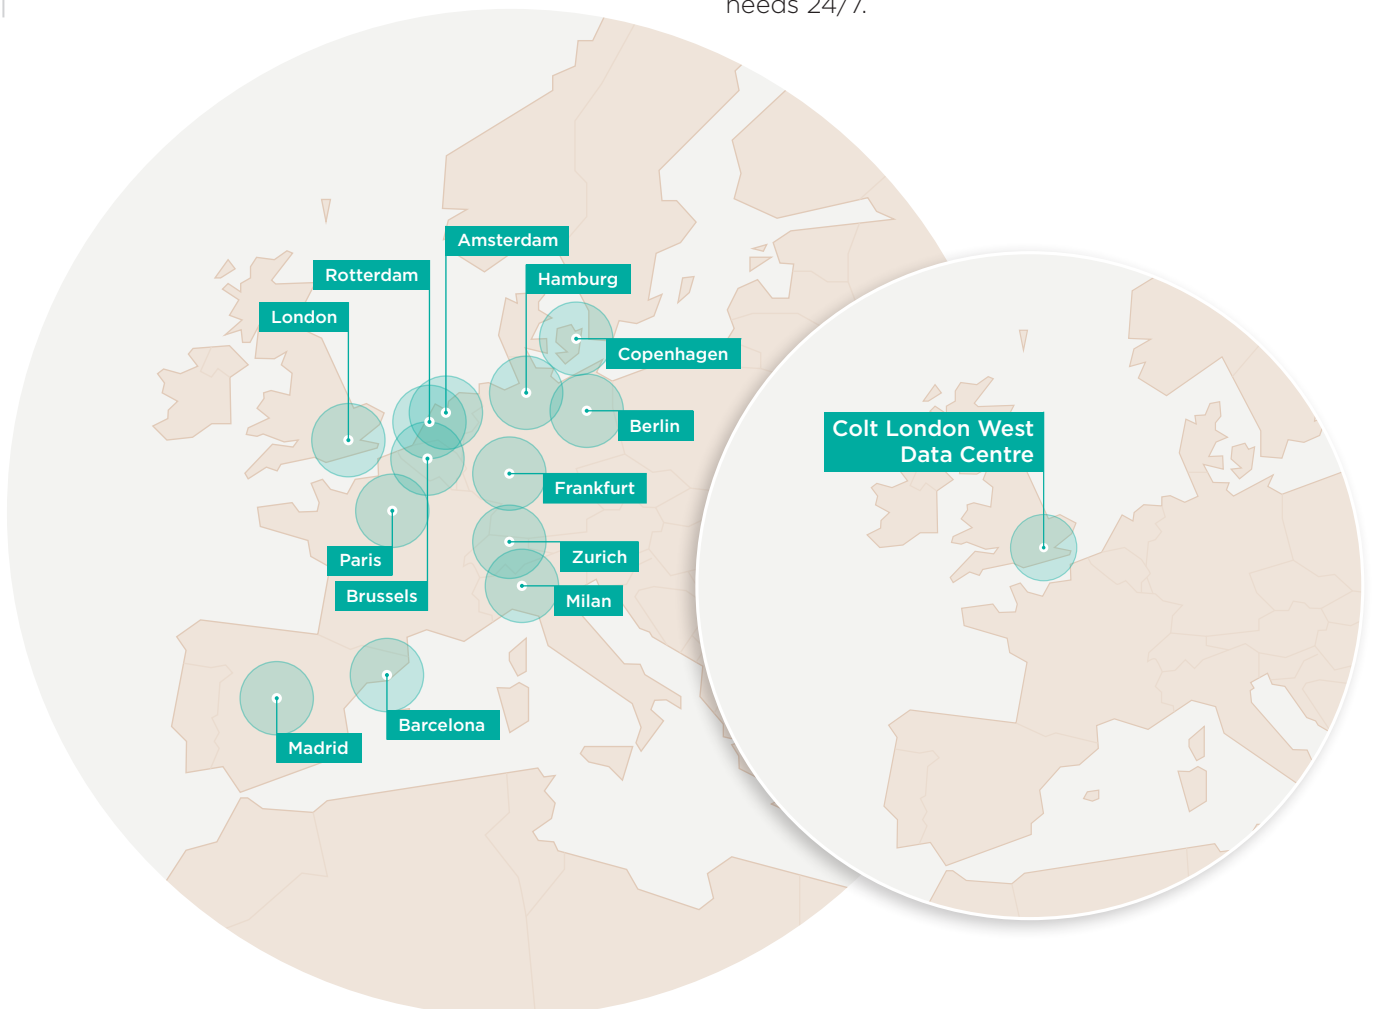

Highly efficient carrier neutral data centre facility in London

Colt London West Data Centre is located just 13 miles away from one of London's major airports and is within walking distance of one Transport for London's mainline stations. Being outside of the heart of the city but within zone 2 means that the data centre is easily accessible.

This Colt Tier 3 facility offers state-of-the-art technology, resilience and 24/7 security, engineers and provides over 3,700sqm of data centre space and alternative carrier routing.

With 15MVA of power available the data centre will ensure you have the scalability of energy supply exactly when required.

Service excellence

- Previously awarded the prestigious Uptime institute's management and operations (M&O) stamp of approval awarded
- High level of reliability and resilience
- Consistent and efficient service delivery
- ITIL based service management methodology
- ISO 9001, ISO 14001 and ISO 27001 certified

Our team is responsible for the entire mechanical and electrical infrastructure within our London west data centre. This includes management of the data halls, capacity management, security, energy procurement and the programme of planned preventative and corrective maintenance work.

With a single point of contact, you can be sure of the highest level of service to support your data centre needs 24/7.