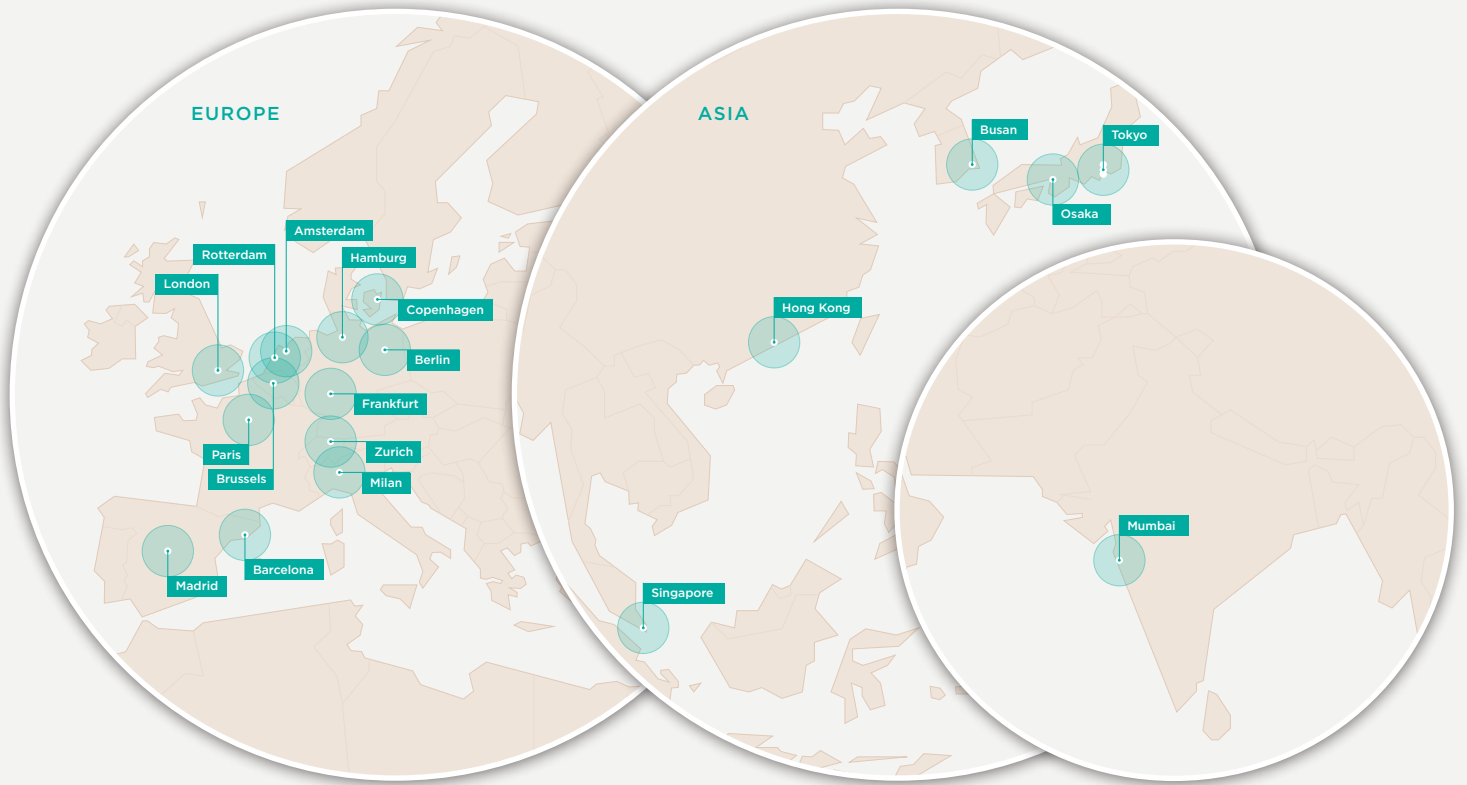

100% Carrier Neutral Data Centres

Belgium

Colt Brussels Data Centre

Denmark

Colt Copenhagen Data Centre

France

Colt Paris North Data Centre
Colt Paris South West Data Centre

Germany

Colt Berlin Data Centre
Colt Frankfurt City Data Centre
Colt Hamburg Data Centre

Hong Kong

Colt Hong Kong Data Centre

India

Colt Mumbai Data Centre

Italy

Colt Milan Data Centre

Japan

Colt Osaka Data Centre
Colt Tokyo Shiohama Data Centre
Colt Tokyo Inzai Data Centre
Colt Tokyo Inzai Data Centre Two
Colt Tokyo Otemachi Data Centre

Netherlands

Colt Amsterdam South East Data Centre
Colt Rotterdam Data Centre

Singapore

Colt Singapore Data Centre

South Korea

Colt Busan Data Centre

Spain

Colt Barcelona Data Centre
Colt Madrid Data Centre

Switzerland

Colt Zurich Data Centre

United Kingdom

Colt London City Data Centre
Colt London West Data Centre
Colt London North Data Centre

0800 358 3598
+44 20 3003 4584

dcsinfo@colt.net

www.coltdatacentres.net

Colt Data Centre Services

@ColtDataCentres

Colt Data Centre Services

In today's world, great businesses must be secure, resilient, scalable and above all - connected.

At Colt Data Centre Services this is our business. Colt Data Centre Services offers flexible and affordable colocation and IT infrastructure solutions. Our connectivity and colocation solutions allow our customers freedom to plan effectively for the growth of their business, knowing that their data centre strategy is future-proof.

We operate 24 state-of-the-art data centres across Europe and Asia Pacific, offering 24/7 security and local language support. We are connected to a further 530+ third party data centres across our network and are able to offer private links into the major public cloud providers.

As the only data centre provider in the world to secure the highest M&O certification by the Uptime Institute, our operational standards are recognised as industry-leading.

Colt Data Centre Services has over 20 years' experience in designing, building and operating energy-efficient, reliable data centres - hosting significant financial, media, corporate and cloud wholesale providers across the world.

© 2019 Copyright Colt Technology Services. The Colt name and logos are trade marks. All rights reserved. Ref: 2019-01-08-DS-LWEST-EN

Accreditations

ISO 27001

ISO 14001