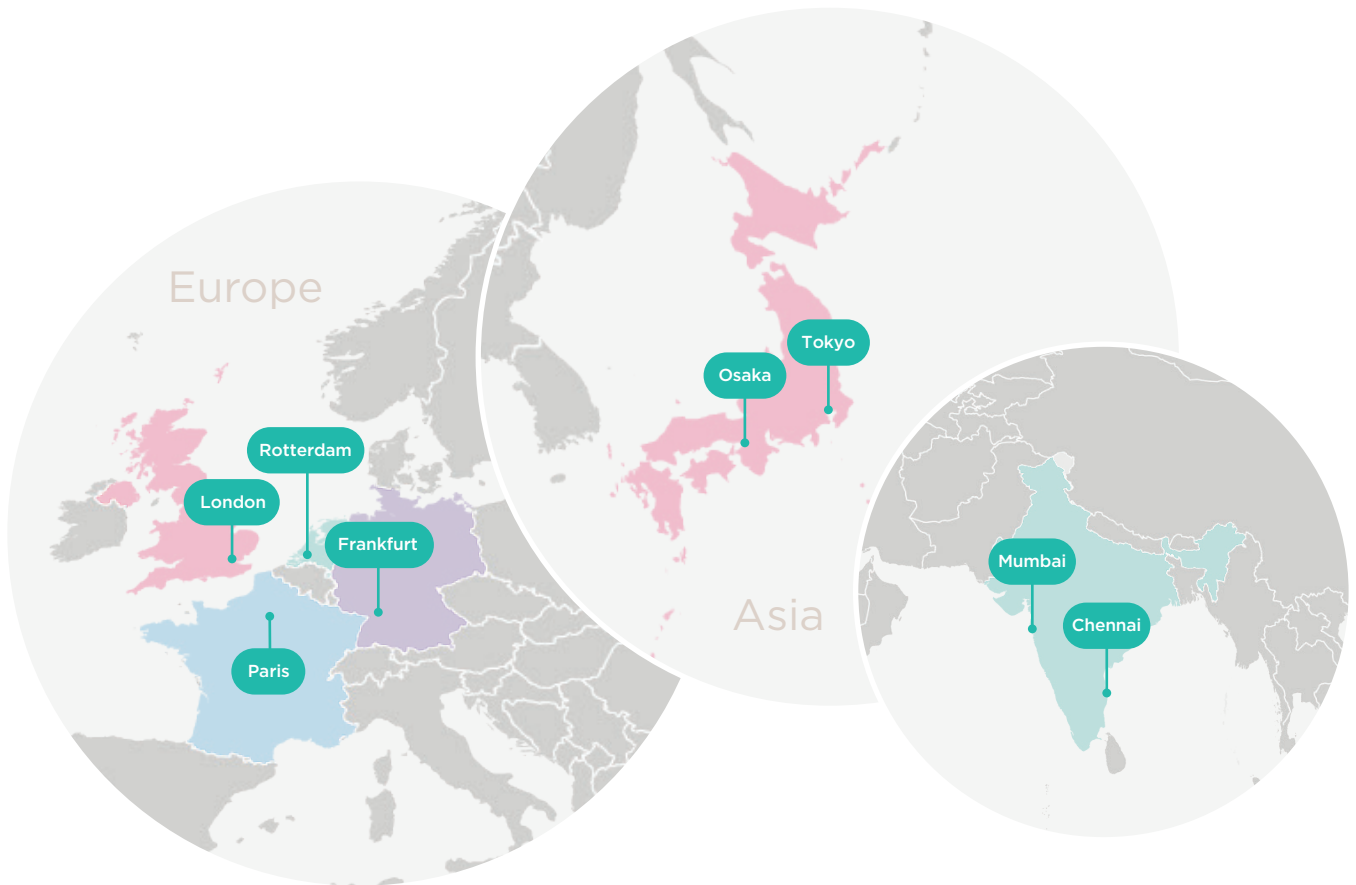

Our Carrier Neutral Data Centre Locations

France

Colt Paris South West Data Centre

Germany

Colt Frankfurt City Data Centre
Colt Frankfurt West Data Centre
Colt Frankfurt 3 Data Centre

India

Colt Mumbai Data Centre
Colt Chennai Data Centre

Japan

Colt Osaka Keihanna Data Centre
Colt Tokyo Shiohama Data Centre
Colt Tokyo Inzai 1 Data Centre
Colt Tokyo Inzai 2 Data Centre
Colt Tokyo Inzai 3 Data Centre
Colt Tokyo Inzai 4 Data Centre

Netherlands