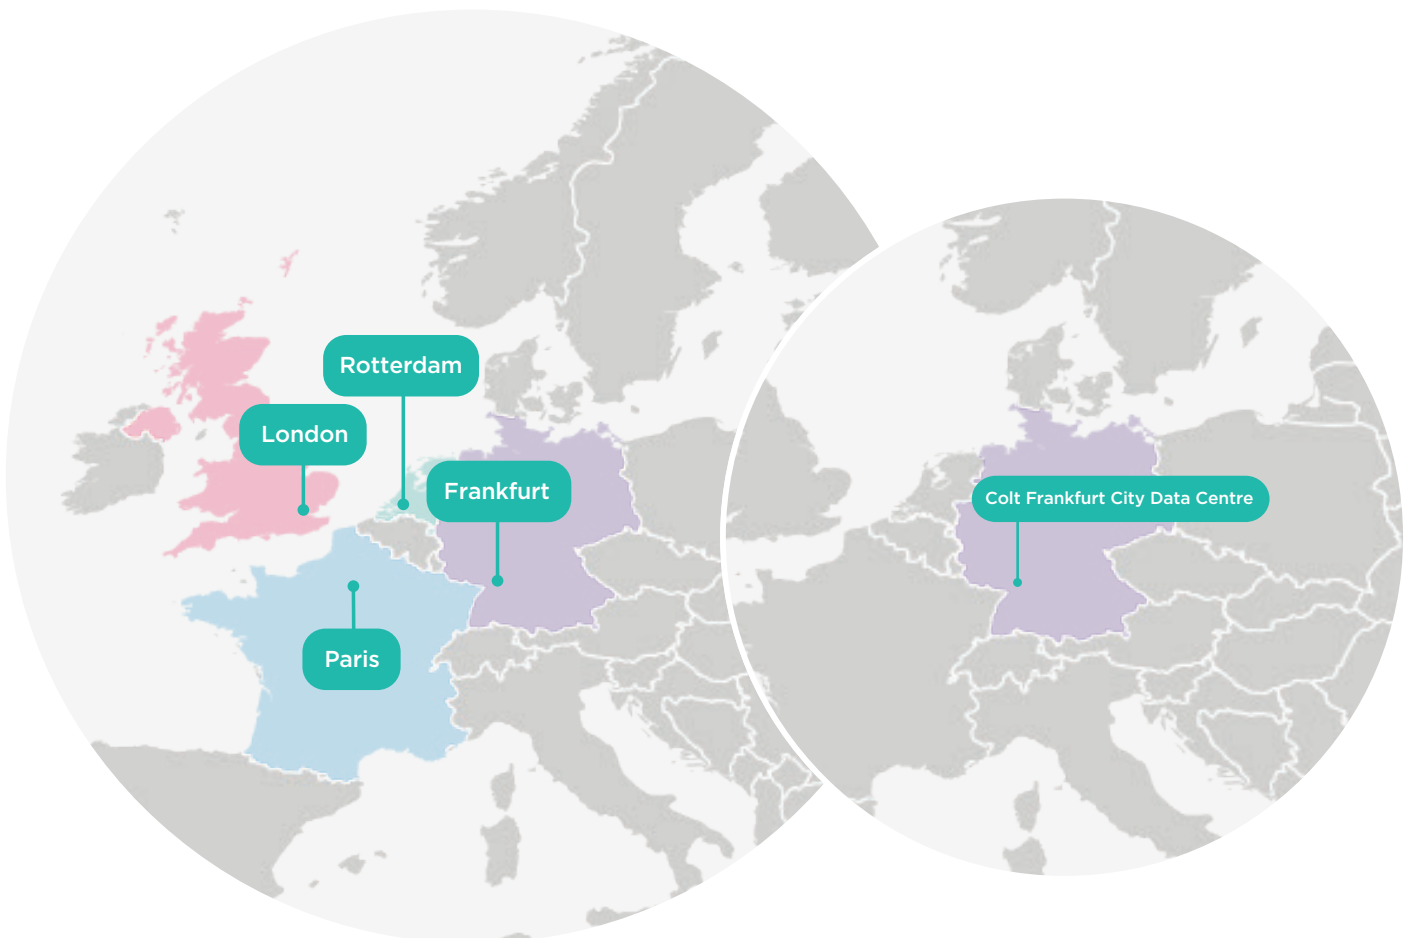

Colt Frankfurt City Data Centre

Powered by 1.2MW

Highly efficient carrier neutral data centre facility in Frankfurt

Designed to a Colt tier 3 specification, this data centre offers 1.2MW of IT power across a gross technical area of 2,620m²

Colt Frankfurt City Data Centre is located in the east of Frankfurt and in one of the original data centre hubs, close to several other data centres and with access to metro fibre networks of most key telecommunications providers.

Built to support the digital expansion of the city's financial hub and digitisation of other prevalent industries, Colt Frankfurt City Data Centre is perfectly designed to meet the needs of large enterprises.

Service excellence

- High level of reliability and resilience
- Consistent and efficient service delivery
- ITIL based service management methodology
- ISO 27001 and ISO 14001 certified

Our team is responsible for the entire mechanical and electrical infrastructure at Colt Frankfurt City Data Centre. This includes management of the data halls, capacity management, security, energy procurement and the programme of planned preventative and corrective maintenance work.

With a single point of contact, you can be sure to receive the highest level of service to support your data centre needs 24/7.