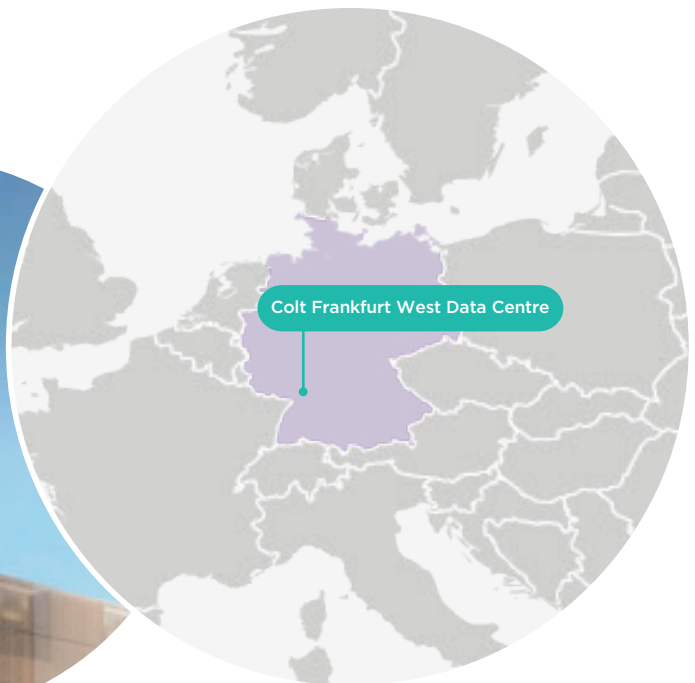

Colt Frankfurt West Data Centre

Data centre specification

Colt Frankfurt West Data Centre

Powered by 25MW

Highly efficient carrier neutral data centre facility in Frankfurt

Providing 25MW of IT power, Colt Frankfurt West Data Centre has been designed to a Colt tier 3 specification and spans a gross technical area of 10,000m².

Located in the district of Sossenheim, this site is perfectly positioned to offer low latency to other data centres. The site is less than 15 minutes from Frankfurt International Airport.

Constructed to support the growing adoption of cloud technology within the city, Colt Frankfurt West Data Centre is built to support the scalable capacity requirements of cloud service providers.

Our Carrier Neutral Data Centre Locations

France

Colt Paris South West Data Centre

Germany

Colt Frankfurt City Data Centre
Colt Frankfurt West Data Centre
Colt Frankfurt 3 Data Centre

India

Colt Mumbai Data Centre
Colt Chennai Data Centre