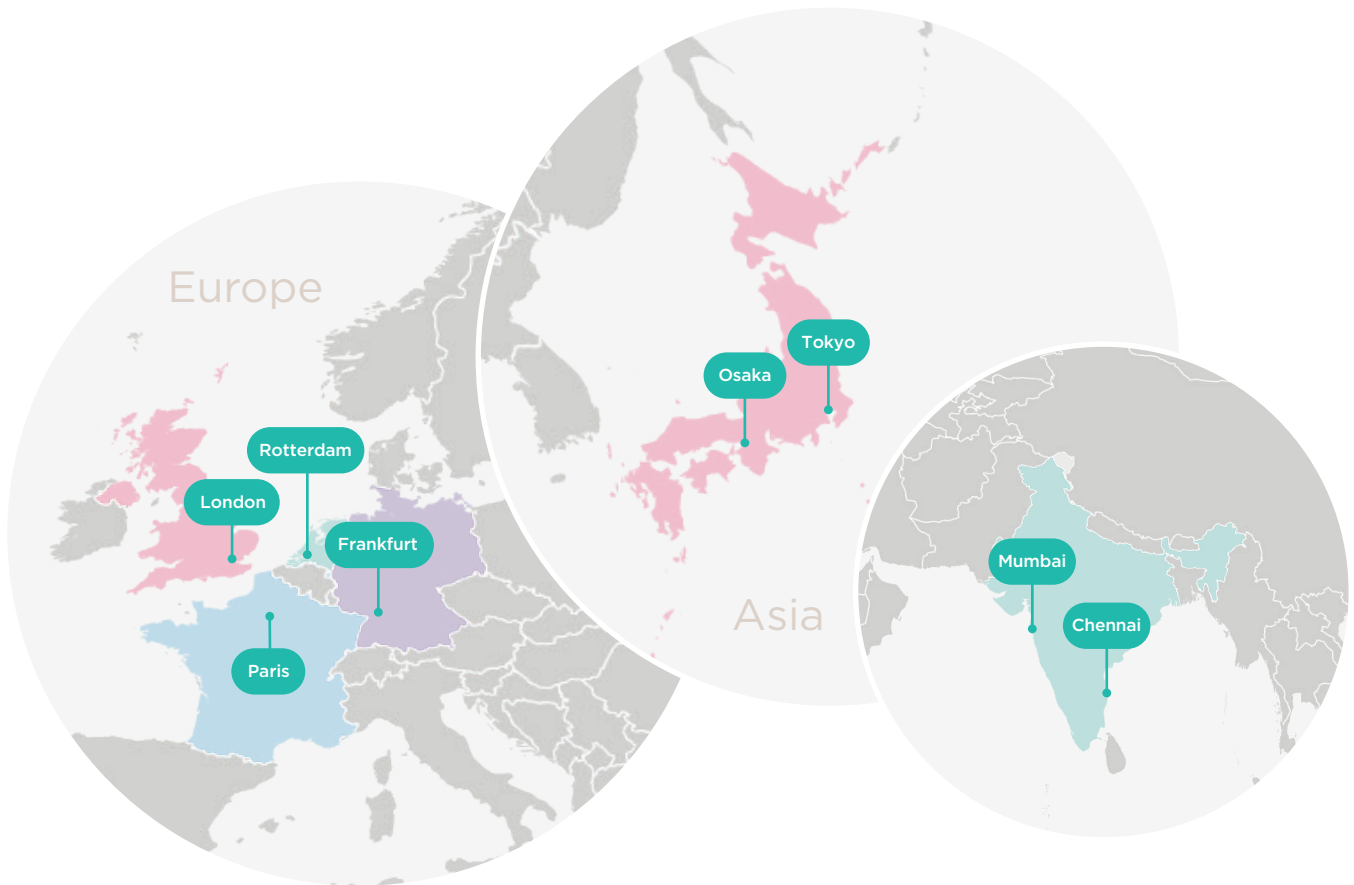

Connectivity

- Carrier neutral
- Local, national and international network operators
- Multiple, diverse entry points into data centre
- Alternate carrier routing where feasible
- Connectivity to carrier hotels

Environmentals

- No flood risk designation by Environmental Agency
- Less than 15 minutes from Frankfurt International Airport
- Accessible via connecting motorways and downtown

Security

- 24/7 onsite security, monitored by multiple guards
- Photo badge card access system
- Secure 2 door 'mantrap' main entrance revolving door
- Door opening alarm
- Central alarm monitoring
- Complete CCTV coverage
- ISO 27001 certified

Our Carrier Neutral Data Centre Locations

France

Colt Paris South West Data Centre

Germany

Colt Frankfurt City Data Centre
Colt Frankfurt West Data Centre
Colt Frankfurt 3 Data Centre

India

Colt Mumbai Data Centre
Colt Chennai Data Centre

Japan

Colt Osaka Keihanna Data Centre
Colt Tokyo Shiohama Data Centre
Colt Tokyo Inzai 1 Data Centre
Colt Tokyo Inzai 2 Data Centre
Colt Tokyo Inzai 3 Data Centre
Colt Tokyo Inzai 4 Data Centre

Netherlands