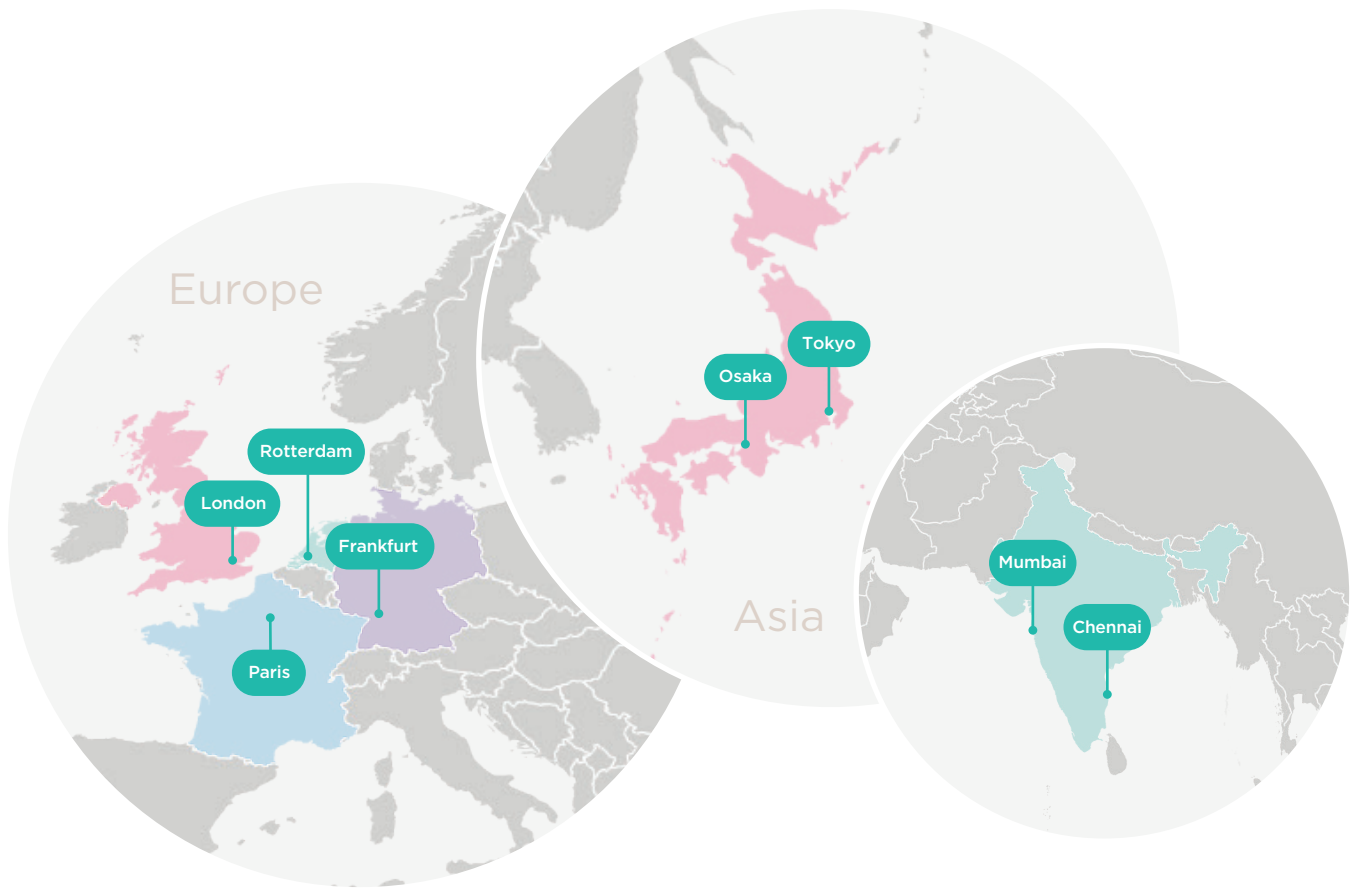

Environmentals

- Approximately 15 mins from London Heathrow Airport
- The site is deemed resilient to future climate change
- Science based sustainability targets

Energy Efficiency

- Designed to an annualised PUE of 1.24
- Comprehensive energy monitoring system as standard

Our Carrier Neutral Data Centre Locations

France

Colt Paris South West Data Centre

Germany

Colt Frankfurt City Data Centre
Colt Frankfurt West Data Centre
Colt Frankfurt 3 Data Centre

India

Colt Mumbai Data Centre
Colt Chennai Data Centre

Japan

Colt Osaka Keihanna Data Centre
Colt Tokyo Shiohama Data Centre
Colt Tokyo Inzai 1 Data Centre
Colt Tokyo Inzai 2 Data Centre
Colt Tokyo Inzai 3 Data Centre
Colt Tokyo Inzai 4 Data Centre

Netherlands