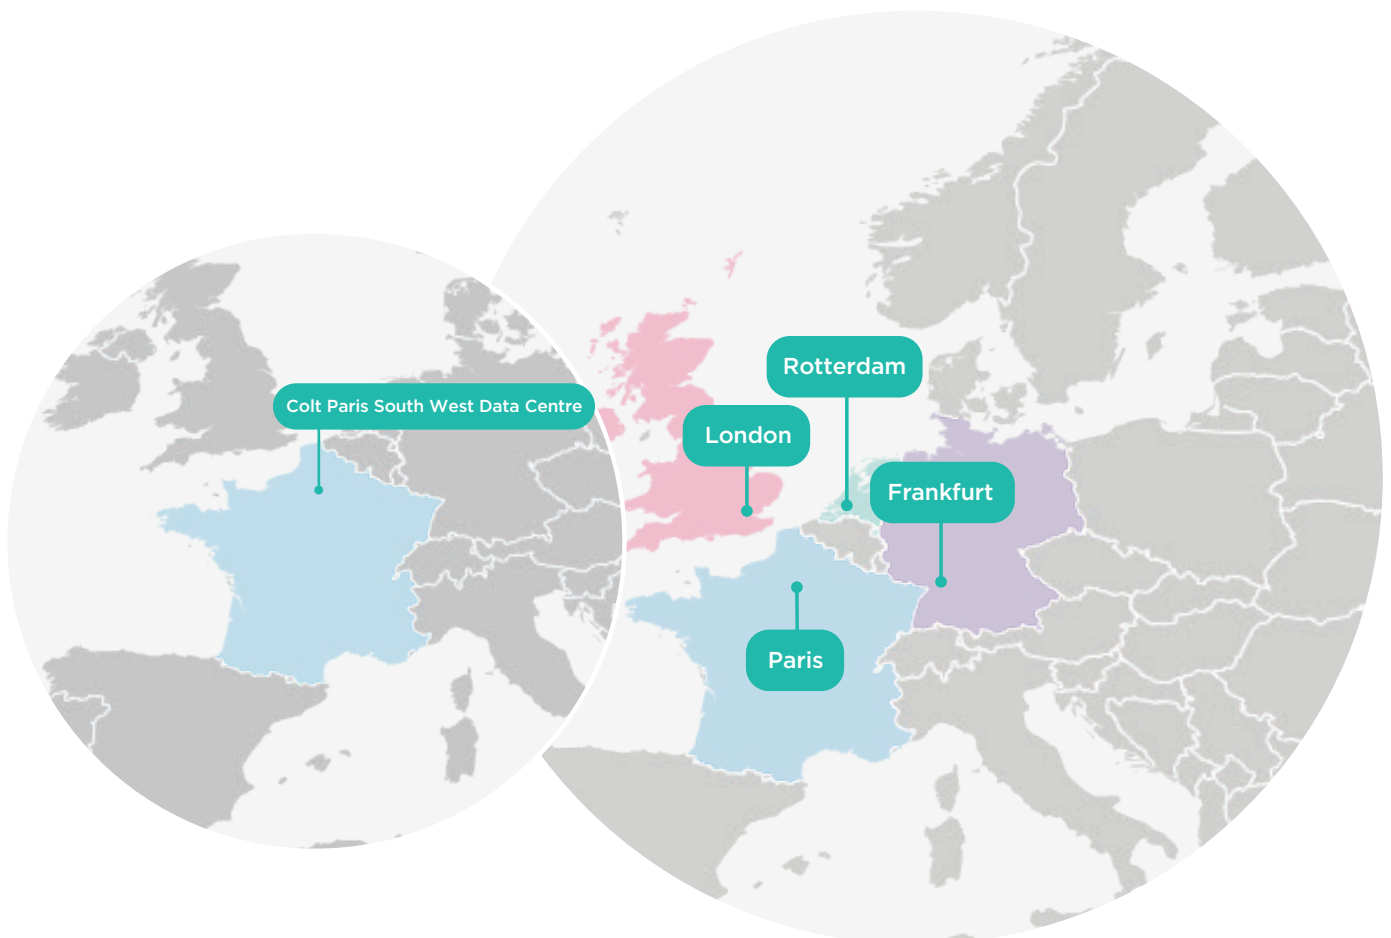

Colt Paris South West Data Centre

Powered by 24MW

Highly efficient carrier neutral data centre facility in Paris

Colt Paris South West Data Centre is designed to a Colt tier 3 specification and provides 24MW of IT power across a technical area of 9,384m².

Located in the Les Ulis area to the south west of Paris, the site is close to the A10 and just 25 minutes to Orly airport and 30 minutes from central Paris. With access to a rich network of connectivity options including dark fibre, this data centre also provides sufficient power supply to meet growing infrastructure needs.

Offering high performance data centre capacity, Colt Paris South West Data Centre is a suitable facility for large enterprises, cloud, and managed service providers.

Service excellence

- High level of reliability and resilience
- Consistent and efficient service delivery
- ITIL based service management methodology
- Capacity that can grow alongside your business
- ISO 14001 and ISO 27001 certified

Our team is responsible for the entire mechanical and electrical infrastructure in our Colt Paris South West Data Centre. This includes management of the data halls, capacity management, security, energy procurement and the programme of planned preventative and corrective maintenance work.

With a single point of contact, you can be sure to receive the highest level of service.