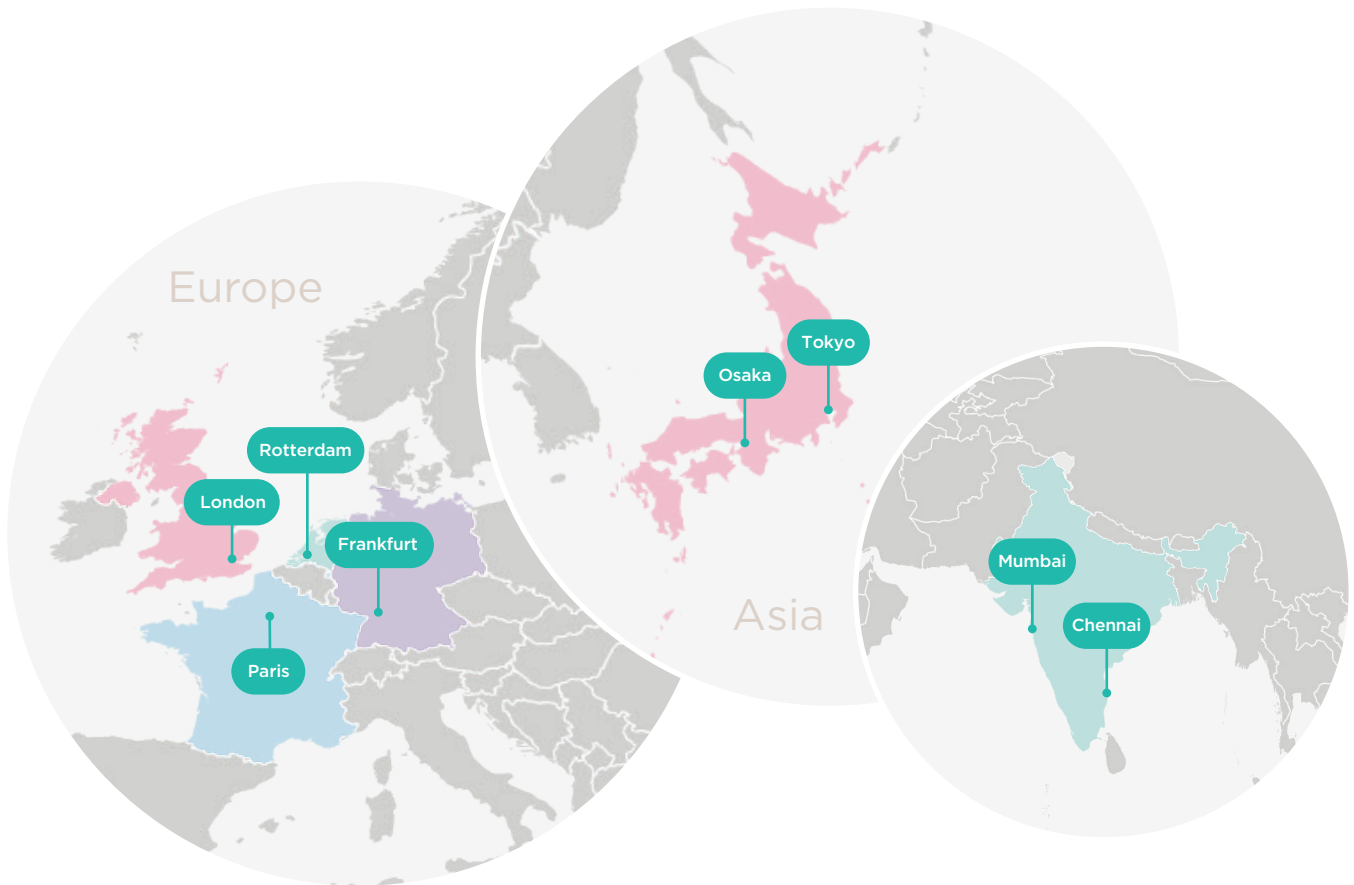

Environmentals

- No flood risk designation by Environmental Agency

- 25 minutes to Orly airport
- 30 minutes from central Paris

Energy Efficiency

- Highly efficient cooling (direct, indirect, DX and Adiabatic used in new build)
- Free cooling most of the year

- Designed to a PUE of 1.20
- Comprehensive energy and monitoring system as standard

Our Carrier Neutral Data Centre Locations

France

Colt Paris South West Data Centre

Germany

Colt Frankfurt City Data Centre
Colt Frankfurt West Data Centre
Colt Frankfurt 3 Data Centre